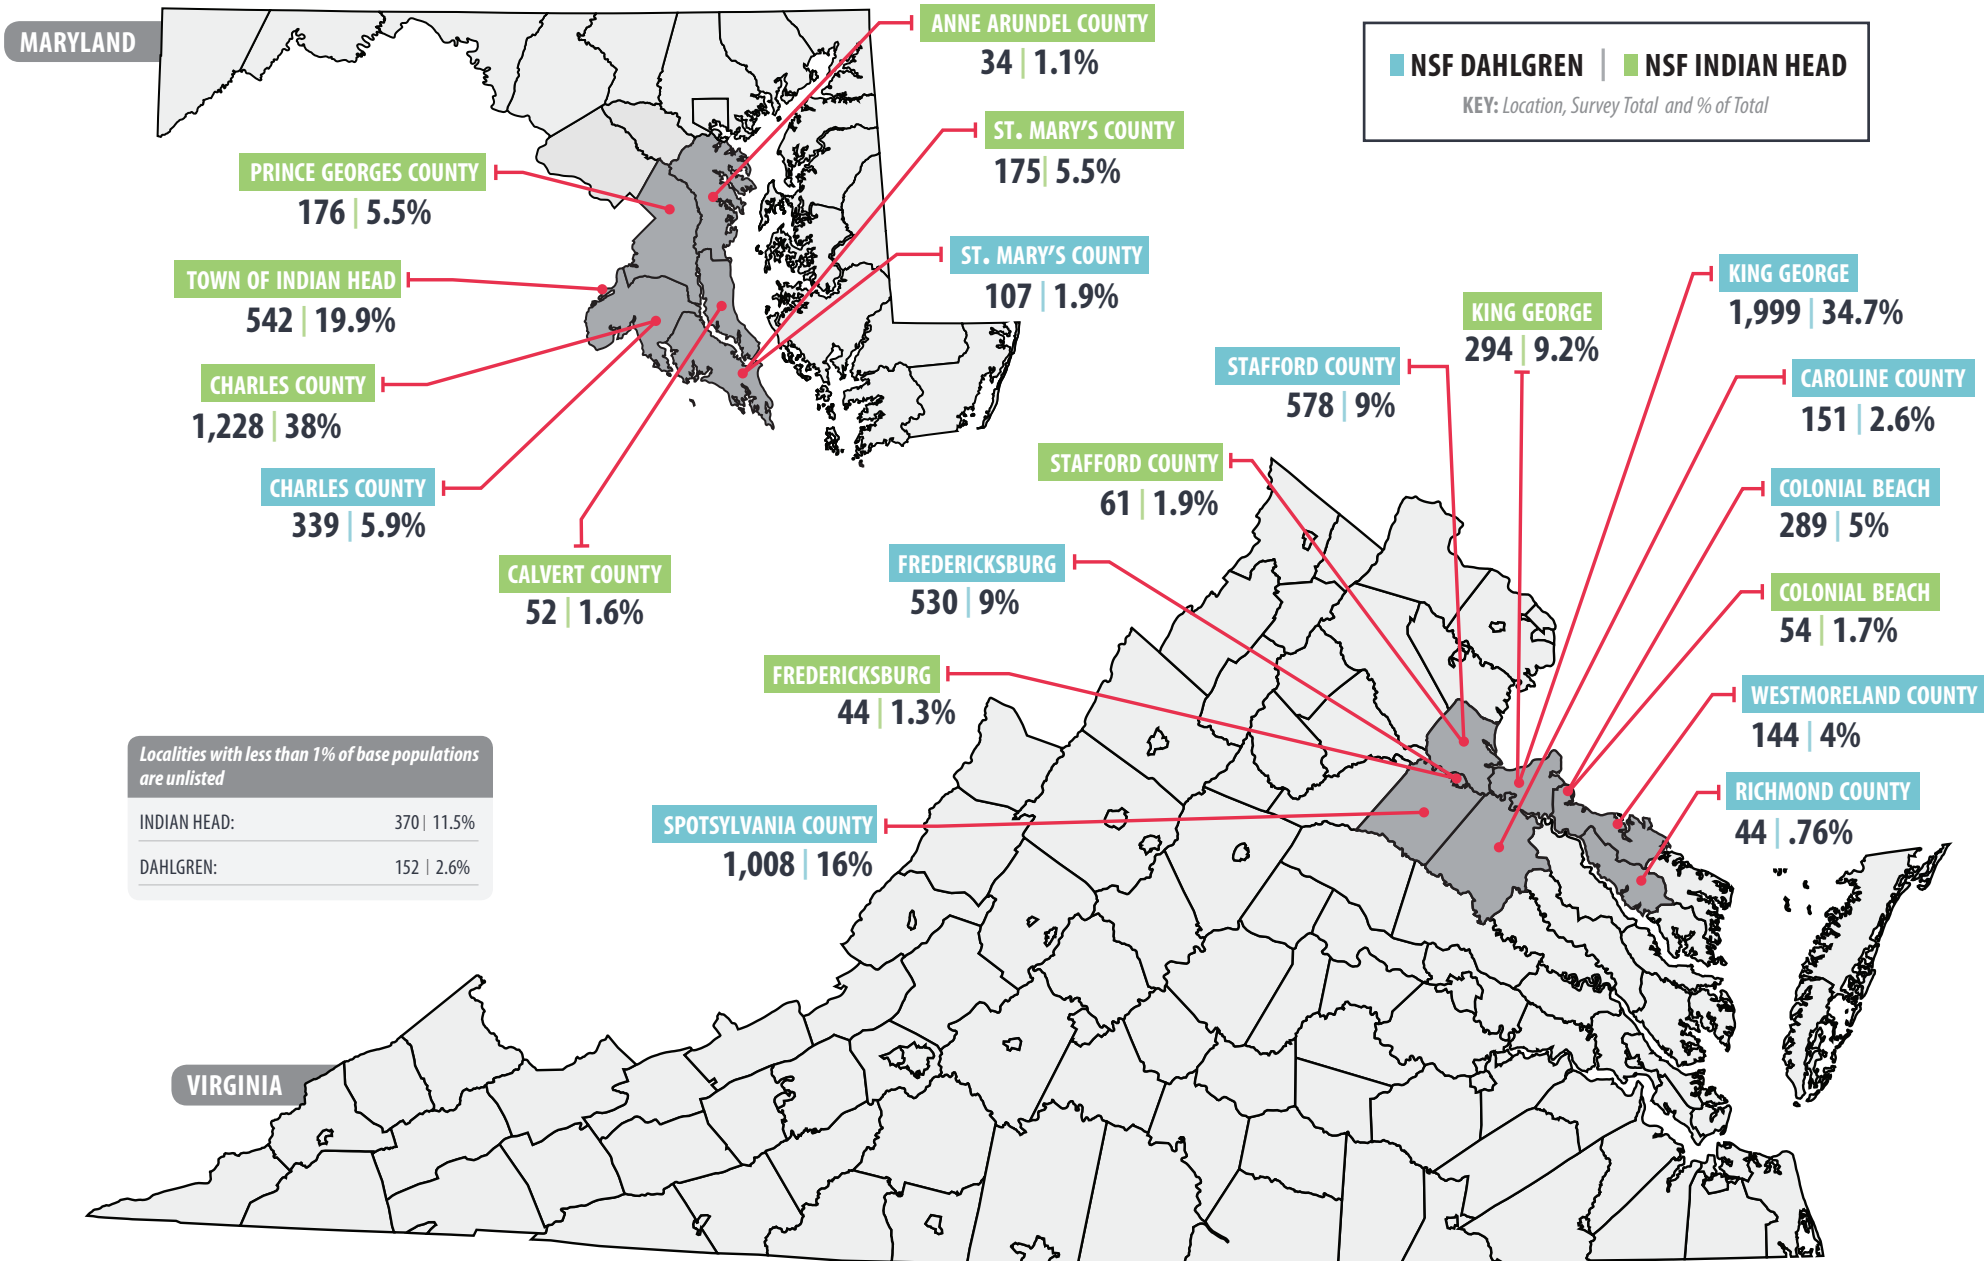

NAVAL SUPPORT ACTIVITY SOUTH POTOMAC – 2020 IMPACT SUMMARY

* Federal employees and service members only